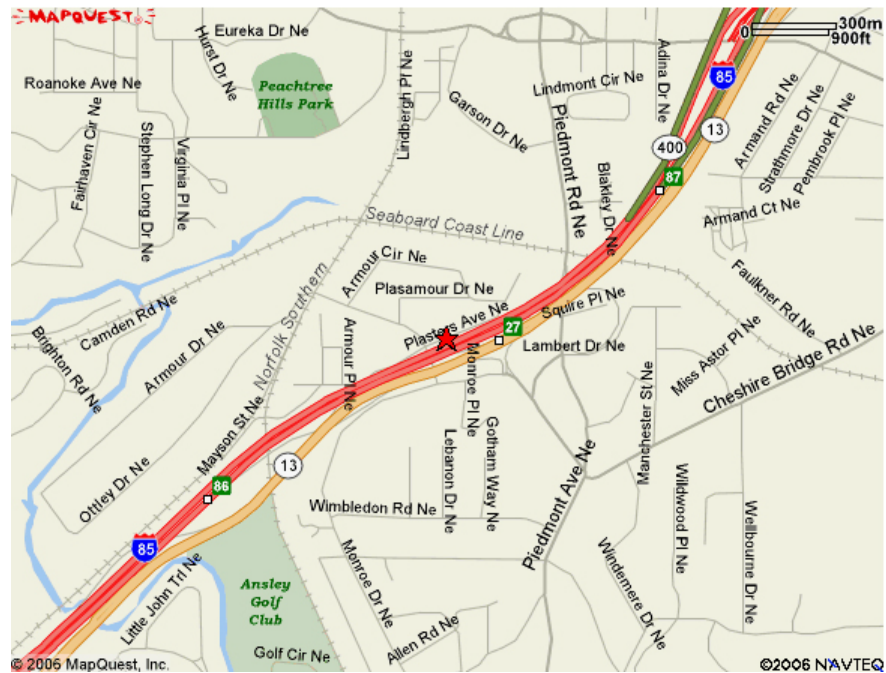

EMORY CENTER FOR LIFELONG LEARNING OFF-CAMPUS LOCATION

Evening at Emory Dance Studio
524 Plasters Avenue
Atlanta, GA 30324
404.522.0704

From the Northwest:

Take I-75S to I-85N. Exit off on GA 13/Buford Hwy (Exit 86). Take the Monroe Dr ramp toward Piedmont Rd. Turn right on Monroe Dr. Turn right on Armour Dr. Turn right on Plasters Ave. (You pass back under I-85 and take the 1st right.)

From the Northeast:

Take I-85S to GA-13/Buford Hwy Exit 86 (toward Peachtree St). Take Armour Dr (Exit 27) toward Monroe Dr. Turn right on Armour Dr. Turn right on Plasters Ave. (You pass back under I-85 and take the 1st right.)

From the South:

Take I-75 / I-85 North. Exit onto I-85 North. Exit onto GA-13/Buford Hwy (Exit 86). Take the Monroe Dr ramp toward Piedmont Rd. Turn right on Monroe Dr. Turn right on Armour Dr. Turn right on Plasters Ave. (You pass back under I-85 and take the 1st right.)

524 Plasters Avenue - this street is an access road that runs along I-85 except that I-85 runs ABOVE it. If you're standing in front of the building and look up you'll see the highway.

Emory Center for Lifelong Learning
Mailstop 1256/001/1AD
Atlanta, GA 30322
www.cll.emory.edu